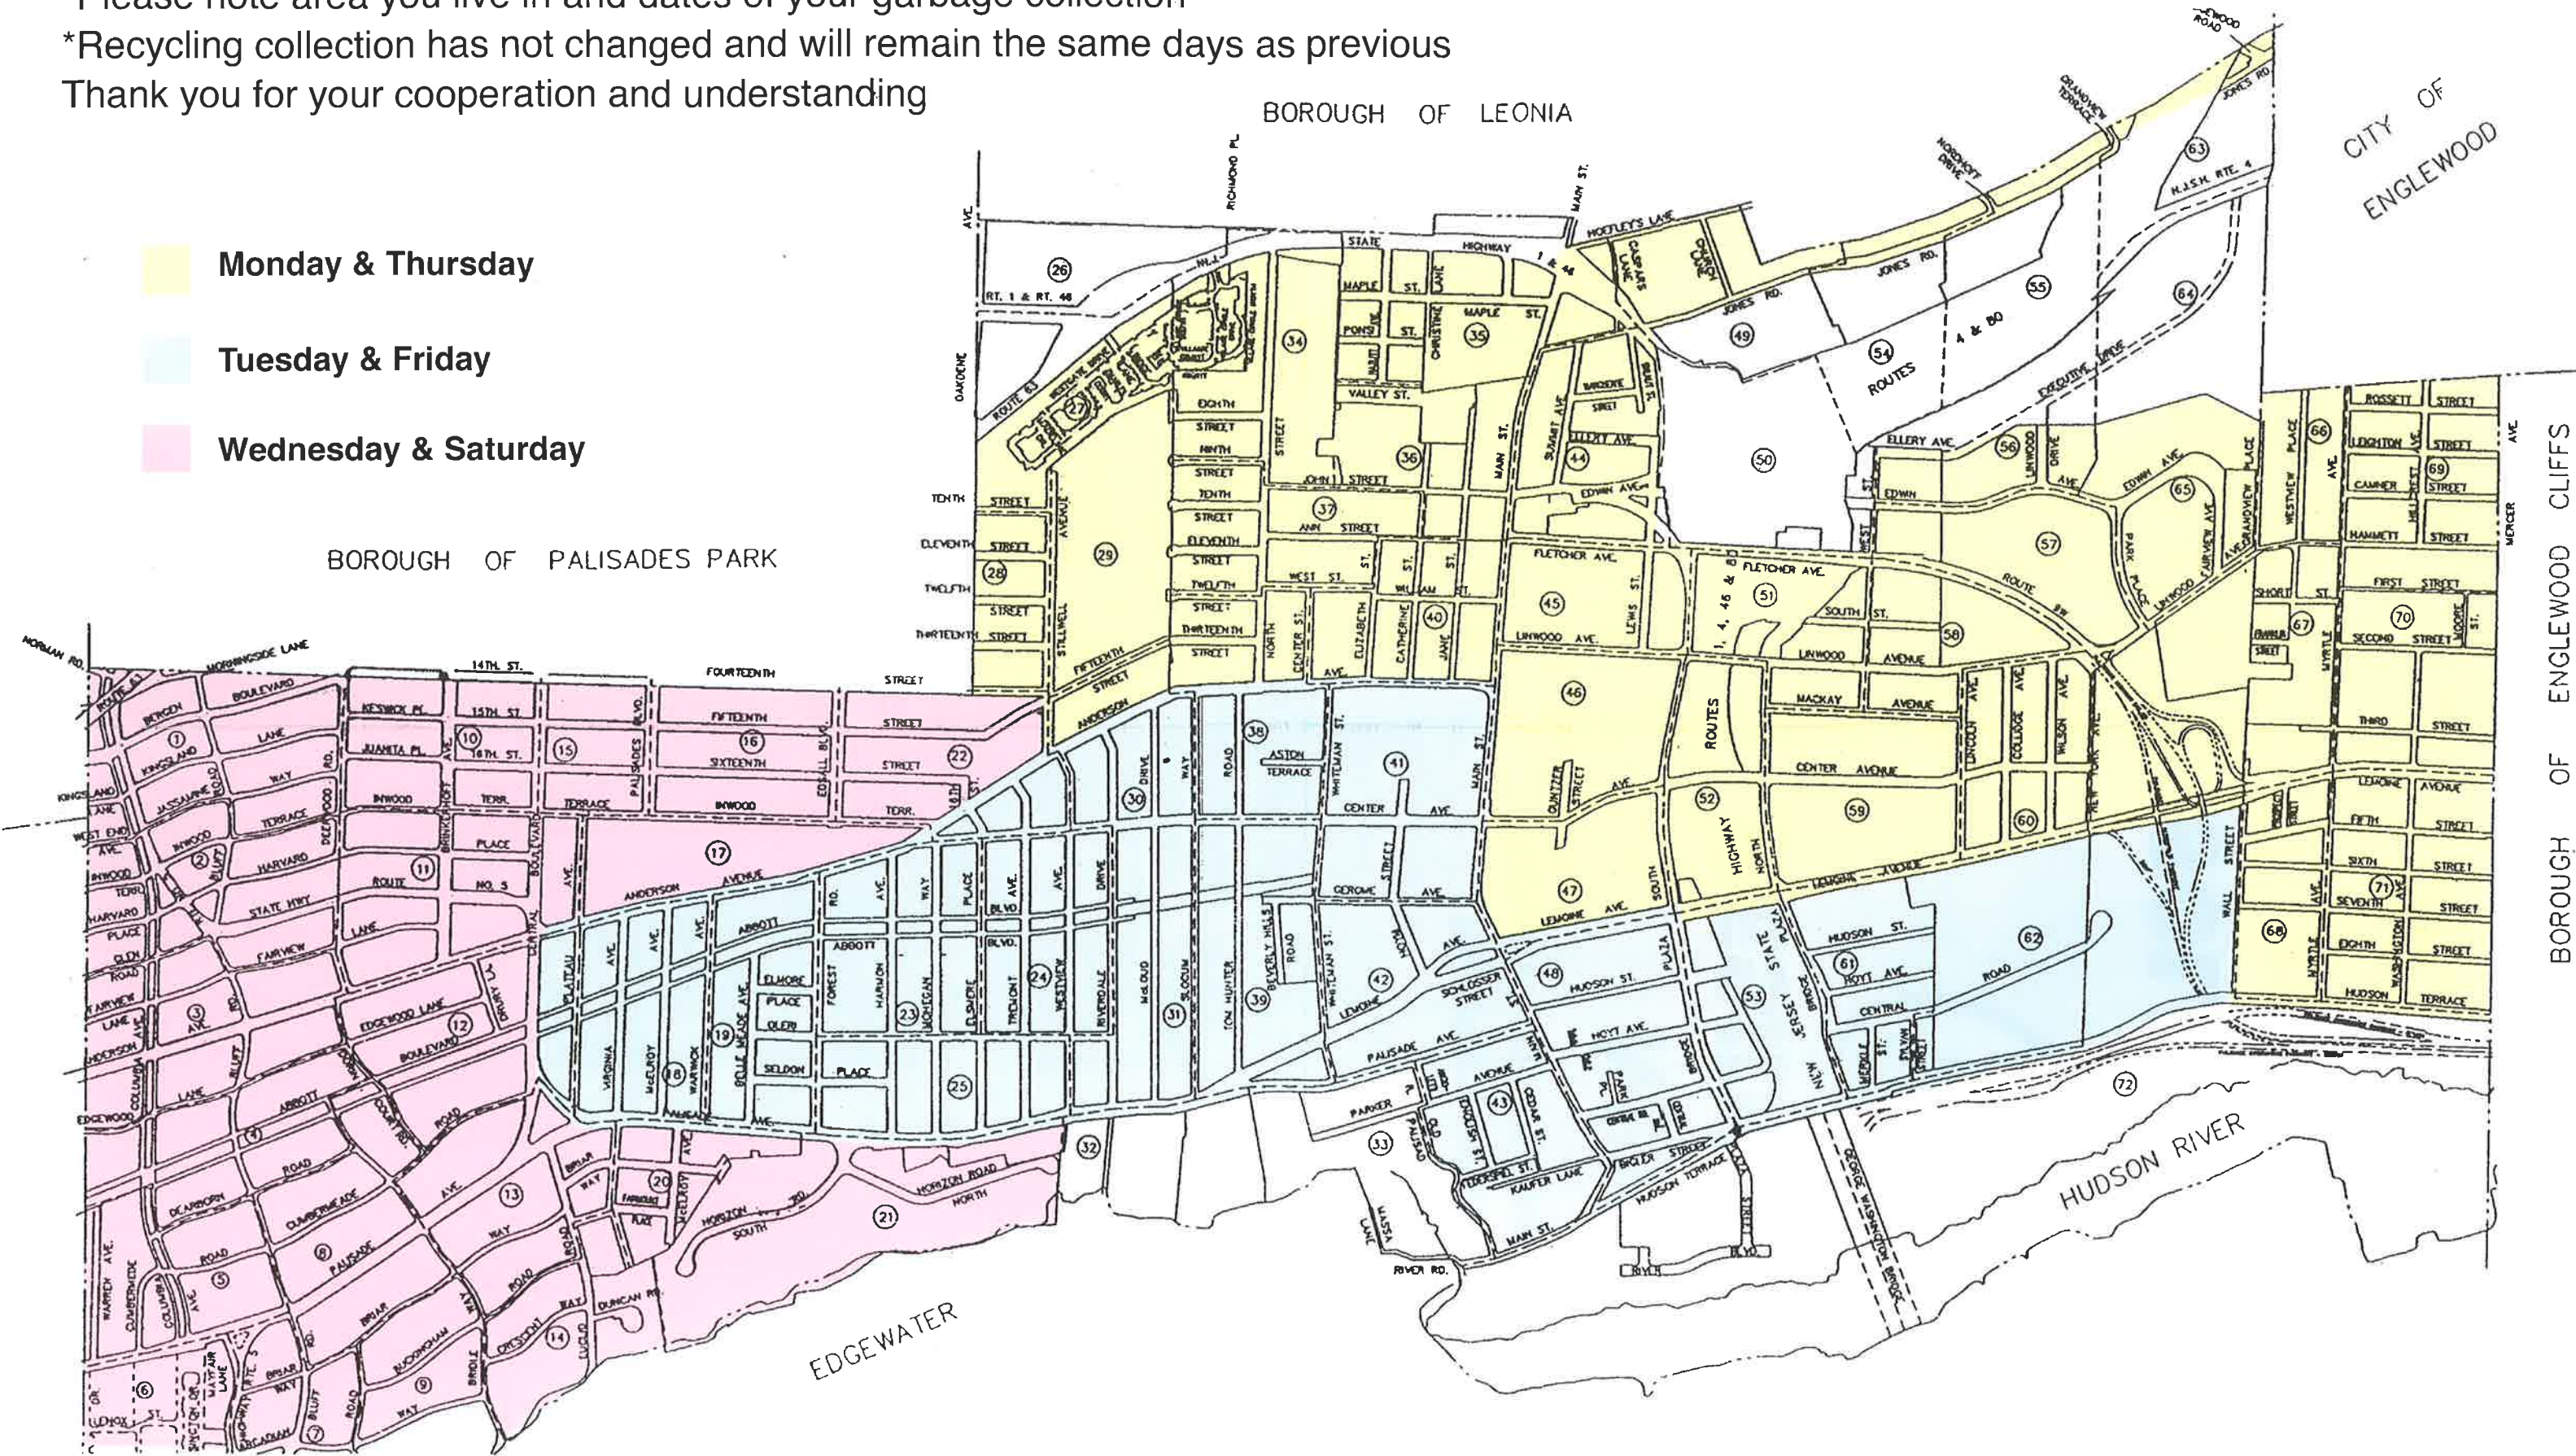

NEW RESIDENTIAL SOLID WASTE PICK-UP SCHEDULE

*Please note area you live in and dates of your garbage collection

*Recycling collection has not changed and will remain the same days as previous

Thank you for your cooperation and understanding

- Monday & Thursday
- Tuesday & Friday
- Wednesday & Saturday

BOROUGH OF LEONIA

BOROUGH OF PALISADES PARK

CITY OF ENGLEWOOD

BOROUGH OF ENGLEWOOD CLIFFS

EDGEWATER

HUDSON RIVER